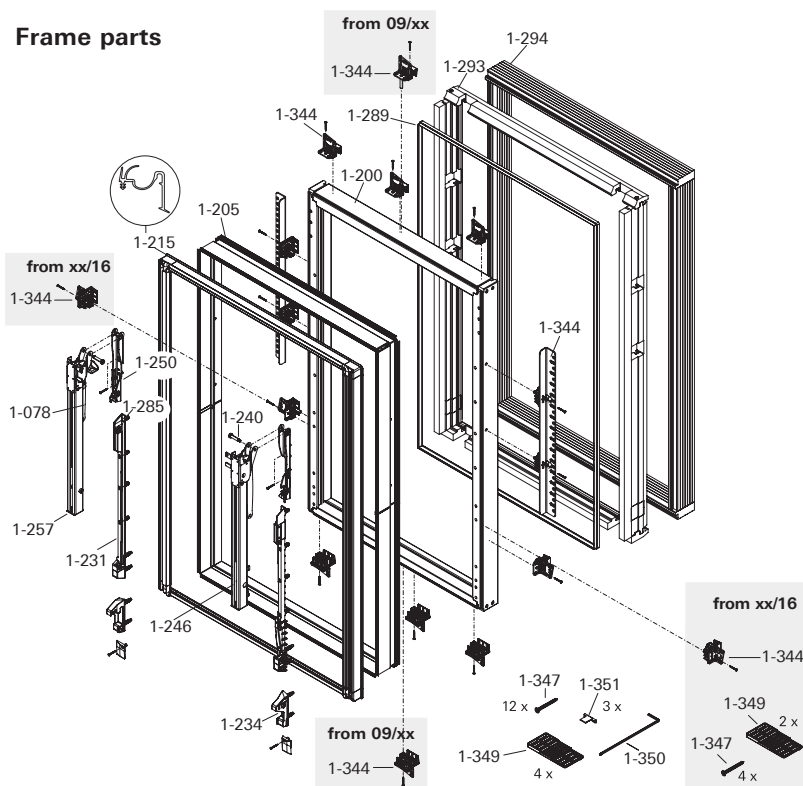

R8 roof window and R8 SA in timber

Sash components and frame parts

Sash components

1-002	Sash cover sheet, top		
1-007	Locking pin		
1-006	Sash sheet, lateral, bottom	↙	
1-009	Glass protection cover		
1-010	Sash plate, bottom, diagonal		
1-011	Support-brace	↙	
1-014	Glazing frame		
1-030	Glass seal, outer		
1-015	Insulating glass		X
1-031	Glass seal, inner		
1-033	Sash seal		
1-001	Sash frame		
1-055	Window handle		
1-058	Espagnolette		X
1-061	Tilt/pivot bearing	↙	
1-072	Corner drive complete	↙	
1-077	Striker	↙	
1-080	Bolt guide		
1-084	Connector		
1-090	Spring retaining bolt		
1-036	Additional sash seal		
1-082	Fan complete		
1-114	Fan grill		
1-200	Frame		
1-205	Frame cover carrier		
1-215	Frame-cover gasket		
1-231	Slide bar	↙	
1-234	Striker block	↙	
1-240	Folding bearing bolt	↙	
1-246	Operation arm	↙	
1-250	Folding lever bearing	↙	
1-289	Foil connection		
1-293	Insulation block		
1-294	Insulation block extension		
1-344	Installation corner-bracket		
1-347	Attachment screws		
1-349	Step wedge		
1-350	Tension key		
1-351	Attachment clips		
1-257	Spring bearing		
1-078	Gas pressure spring		
1-285	Gas spring bracket	↙	

Frame parts

↙ - Specify from the inside the left or right

X - can not be ordered separately. See offer / order

When ordering always transmit complete data carrier!

Data carrier / type plate