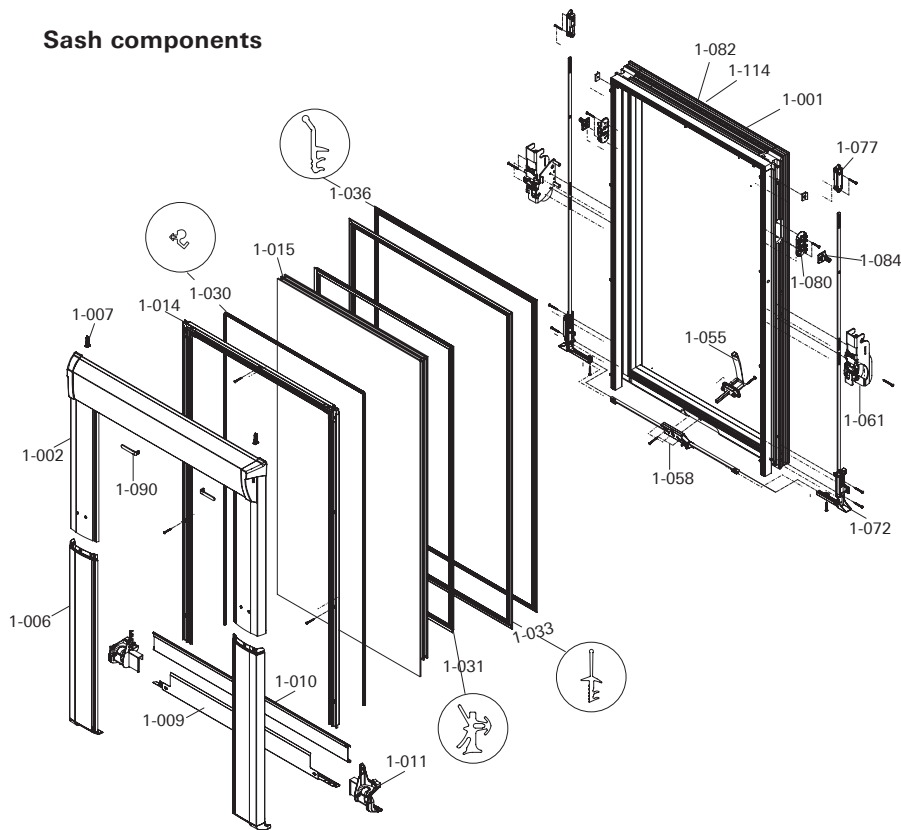

R8 roof window and R8 SA in timber

Sash components and frame parts

Sash components

1-002	Sash cover sheet, top		
1-007	Locking pin		
1-006	Sash sheet, lateral, bottom	↙	
1-009	Glass protection cover		
1-010	Sash plate, bottom, diagonal		
1-011	Support-brace	↙	
1-014	Glazing frame		
1-030	Glass seal, outer		
1-015	Insulating glass		X
1-031	Glass seal, inner		
1-033	Sash seal		
1-001	Sash frame		
1-055	Window handle		
1-058	Espagnolette		X
1-061	Tilt/pivot bearing	↙	
1-072	Corner drive complete	↙	
1-077	Striker	↙	
1-080	Bolt guide		
1-084	Connector		
1-090	Spring retaining bolt		
1-036	Additional sash seal		
1-082	Fan complete		
1-114	Fan grill		
1-200	Frame		
1-205	Frame cover carrier		
1-215	Frame-cover gasket		
1-231	Slide bar	↙	
1-234	Striker block	↙	
1-240	Folding bearing bolt	↙	
1-246	Operation arm	↙	
1-250	Folding lever bearing	↙	
1-289	Foil connection		
1-293	Insulation block		
1-294	Insulation block extension		
1-344	Installation corner-bracket		
1-347	Attachment screws		
1-349	Step wedge		
1-350	Tension key		
1-351	Attachment clips		
1-257	Spring bearing		
1-078	Gas pressure spring		
1-285	Gas spring bracket	↙	

Frame parts

↙ - Specify from the inside the left or right

X - can not be ordered separately. See offer / order

When ordering always transmit complete data carrier!

Data carrier / type plate